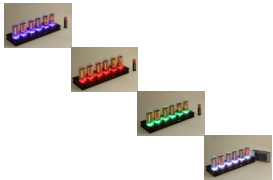

NIXIE CLOCK TUBE zm1040

Rating: Not Rated Yet

Price
\$599.00

[Ask a question about this product](#)

Description

Six Digit Nixie zm1040 - Nixie clock Zema

Six digit nixie IN-zm1040, vacuum tubes With remote control leds color RGB

NIXIE CLOCK OPTION

- 1. 12/24 Hour mode**
- 2. Selectable lead zero suppression**
- 3. Selectable digit cross-fade**
- 4. Date display with selectable date format and display frequency**
- 5. Scrolling date with adjustable speed**
- 6. Digit cycling with various modes to prevent cathode poisoning**

many colors change, fader, speed, color jumpy, brightest, dynamic mode, up down mode

many function...

Nixie alarm clock in smoked acrylic case (also available in clear acrylic case)