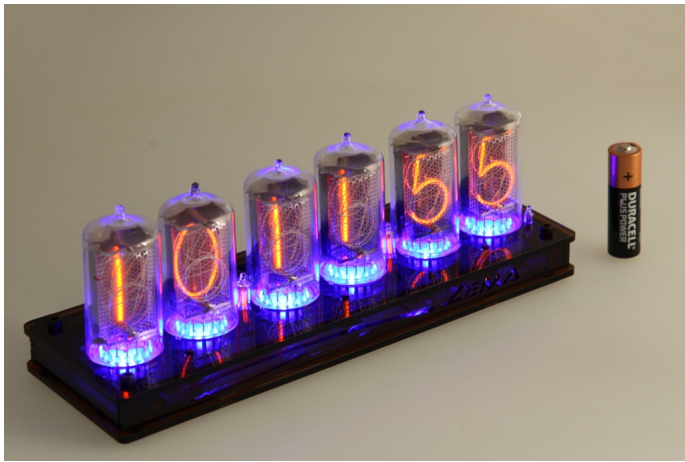

NIXIE CLOCK TUBE zm1040

Rating: Not Rated Yet

Price
\$599.00

[Ask a question about this product](#)

Description

Six Digit Nixie zm1040 - Nixie clock Zema

Six digit nixie IN-zm1040, vacuum tubes With remote control leds color RGB

NIXIE CLOCK OPTION

- 1. 12/24 Hour mode**
- 2. Selectable lead zero suppression**
- 3. Selectable digit cross-fade**
- 4. Date display with selectable date format and display frequency**
- 5. Scrolling date with adjustable speed**
- 6. Digit cycling with various modes to prevent cathode poisoning**

7. Dimmer control and 24hr timed dim/display off function

8. Software time correction

9. Alarm with adjustable snooze and tone + dc option

10. Neon colon indicator support at 1 Hz

=====

11. Remote control for leds change color, off suport,

many colors change, fader, speed, color jumpy, brightest, dynamic mode, up down mode

many function...

Nixie alarm clock in smoked acrylic case (also available in clear acrylic case)