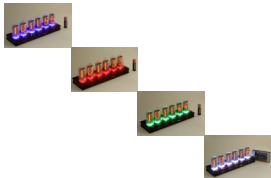

NIXIE CLOCK TUBE zm1040

Rating: Not Rated Yet

Price
\$599.00

[Ask a question about this product](#)

Description

Six Digit Nixie zm1040 - Nixie clock Zema

Six digit nixie IN-zm1040, vacuum tubes With remote control leds color RGB

NIXIE CLOCK OPTION

- 1. 12/24 Hour mode**
- 2. Selectable lead zero suppression**
- 3. Selectable digit cross-fade**
- 4. Date display with selectable date format and display frequency**
- 5. Scrolling date with adjustable speed**
- 6. Digit cycling with various modes to prevent cathode poisoning**

many colors change, fader, speed, color jumpy, brightest, dynamic mode, up down mode

many function...

Nixie alarm clock in smoked acrylic case (also available in clear acrylic case)