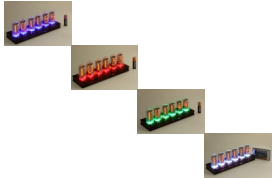

NIXIE CLOCK TUBE zm1040

Rating: Not Rated Yet

Price
\$599.00

[Ask a question about this product](#)

Description

Six Digit Nixie zm1040 - Nixie clock Zema

Six digit nixie IN-zm1040, vacuum tubes With remote control leds color RGB

NIXIE CLOCK OPTION

- 1. 12/24 Hour mode**
- 2. Selectable lead zero suppression**
- 3. Selectable digit cross-fade**
- 4. Date display with selectable date format and display frequency**
- 5. Scrolling date with adjustable speed**
- 6. Digit cycling with various modes to prevent cathode poisoning**

many colors change, fader, speed, color jumpy, brightest, dynamic mode, up down mode

many function...

Nixie alarm clock in smoked acrylic case (also available in clear acrylic case)