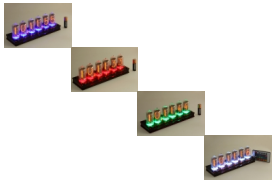

NIXIE CLOCK TUBE zm1040

Rating: Not Rated Yet

Price
\$599.00

[Ask a question about this product](#)

Description

Six Digit Nixie zm1040 - Nixie clock Zema

Six digit nixie IN-zm1040, vacuum tubes With remote control leds color **RGB**

NIXIE CLOCK OPTION

- 1. 12/24 Hour mode**
- 2. Selectable lead zero suppression**
- 3. Selectable digit cross-fade**
- 4. Date display with selectable date format and display frequency**
- 5. Scrolling date with adjustable speed**
- 6. Digit cycling with various modes to prevent cathode poisoning**

many colors change, fader, speed, color jumpy, brightest, dynamic mode, up down mode

many function...

Nixie alarm clock in smoked acrylic case (also available in clear acrylic case)