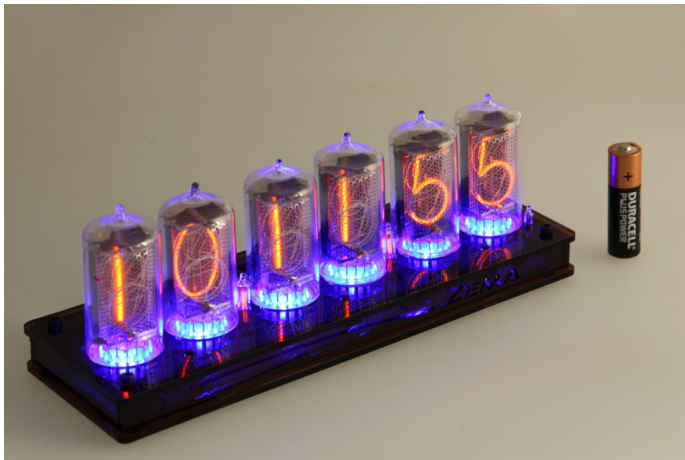

NIXIE CLOCK TUBE zm1040

Rating: Not Rated Yet

Price
\$599.00

[Ask a question about this product](#)

Description

Six Digit Nixie zm1040 - Nixie clock Zema

Six digit nixie IN-zm1040, vacuum tubes With remote control leds color RGB

NIXIE CLOCK OPTION

- 1. 12/24 Hour mode**
- 2. Selectable lead zero suppression**
- 3. Selectable digit cross-fade**
- 4. Date display with selectable date format and display frequency**
- 5. Scrolling date with adjustable speed**
- 6. Digit cycling with various modes to prevent cathode poisoning**

7. Dimmer control and 24hr timed dim/display off function

8. Software time correction

9. Alarm with adjustable snooze and tone + dc option

10. Neon colon indicator support at 1 Hz

=====

11. Remote control for leds change color, off suport,

many colors change, fader, speed, color jumpy, brightest, dynamic mode, up down mode

many function...

Nixie alarm clock in smoked acrylic case (also available in clear acrylic case)