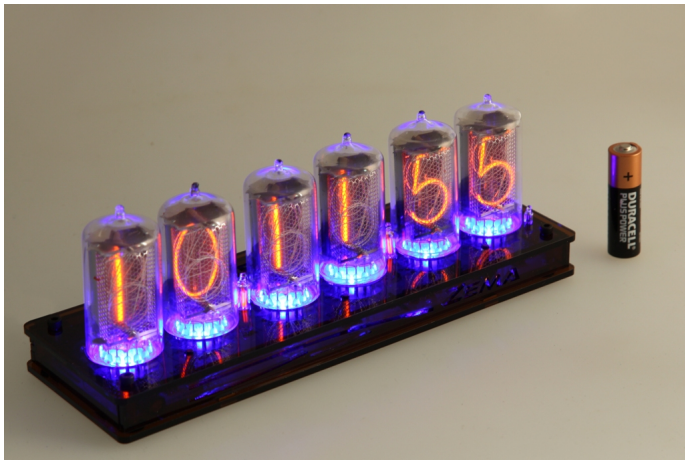

NIXIE CLOCK TUBE zm1040

Rating: Not Rated Yet

Price
\$599.00

[Ask a question about this product](#)

Description

Six Digit Nixie zm1040 - Nixie clock Zema

Six digit nixie IN-zm1040, vacuum tubes With remote control leds color **RGB**

NIXIE CLOCK OPTION

- 1. 12/24 Hour mode**
- 2. Selectable lead zero suppression**
- 3. Selectable digit cross-fade**
- 4. Date display with selectable date format and display frequency**
- 5. Scrolling date with adjustable speed**
- 6. Digit cycling with various modes to prevent cathode poisoning**

7. Dimmer control and 24hr timed dim/display off function

8. Software time correction

9. Alarm with adjustable snooze and tone + dc option

10. Neon colon indicator support at 1 Hz

=====

11. Remote control for leds change color, off suport,

many colors change, fader, speed, color jumpy, brightest, dynamic mode, up down mode

many function...

Nixie alarm clock in smoked acrylic case (also available in clear acrylic case)